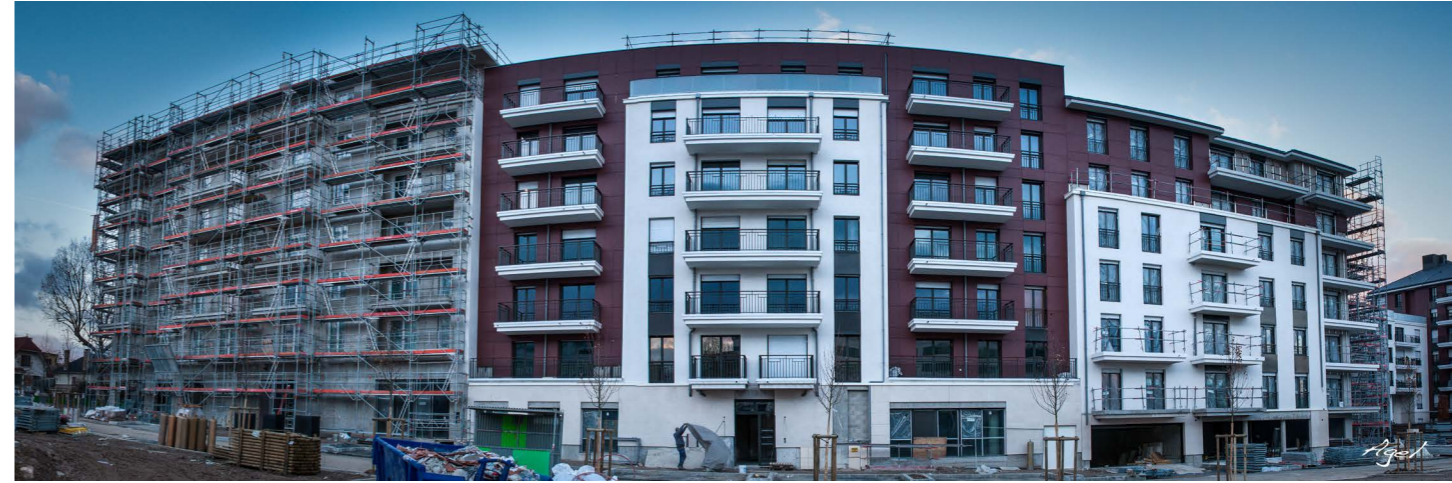

Façade Portfolio

CLIENT | Branca
Échafaudage

LOCATION | Boulevard
Macdonald
France

SIZE | 6300 m²

YEAR | 2010

CLIENT | Branca
Échafaudage

LOCATION | Boulevard
Macdonald
France

SIZE | 8000 m²

YEAR | 2012

573

Agel

CLIENT | Branca
Échafaudage

LOCATION | Région de Paris
France

SIZE | 3000 m²

YEAR | 2015

CLIENT | Hospital de Los Angeles
LOCATION | Chile
SIZE | 8100 m²
YEAR | 2013

CLIENT | Edifício
Manhattan

LOCATION | Angola

SIZE | 44 m
(height)

YEAR | 2012

CLIENT | EDP
Energias de
Portugal

LOCATION | Porto,
Portugal

SIZE | 10200 m²

YEAR | 2008