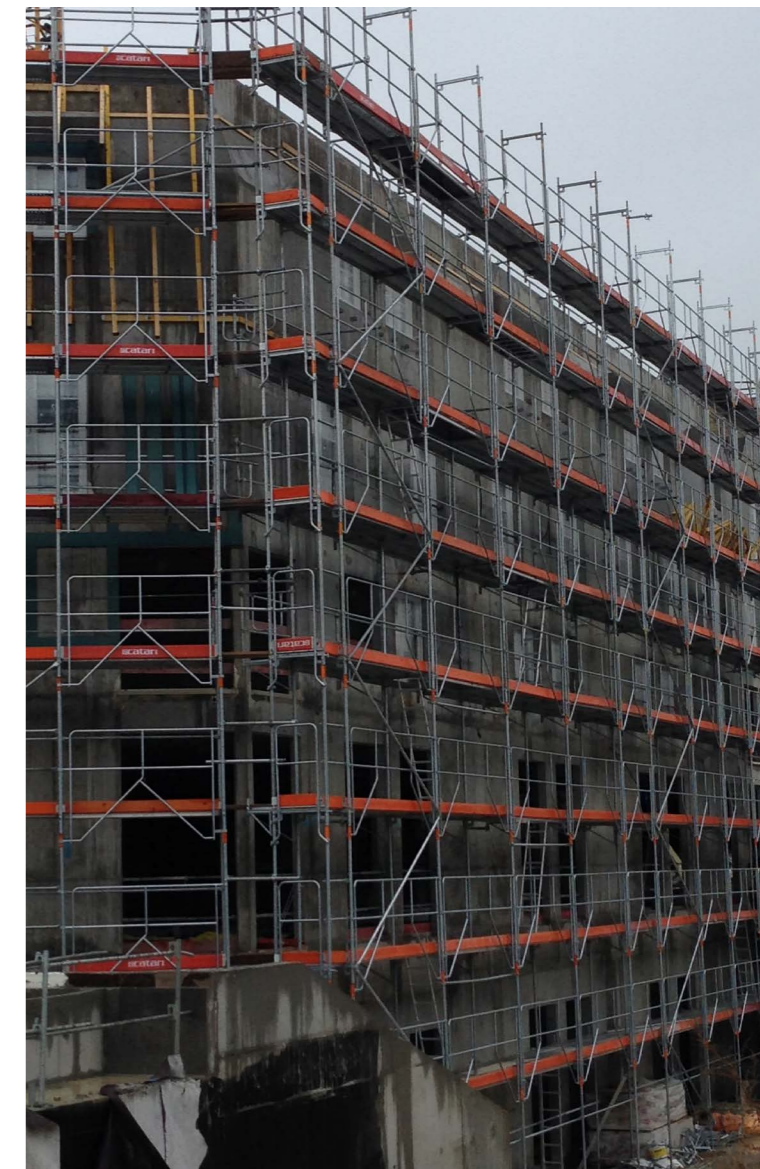

CLIENT | Branca
Échafaudage

LOCATION | Région de Paris
France

SIZE | 3000 m²

YEAR | 2015