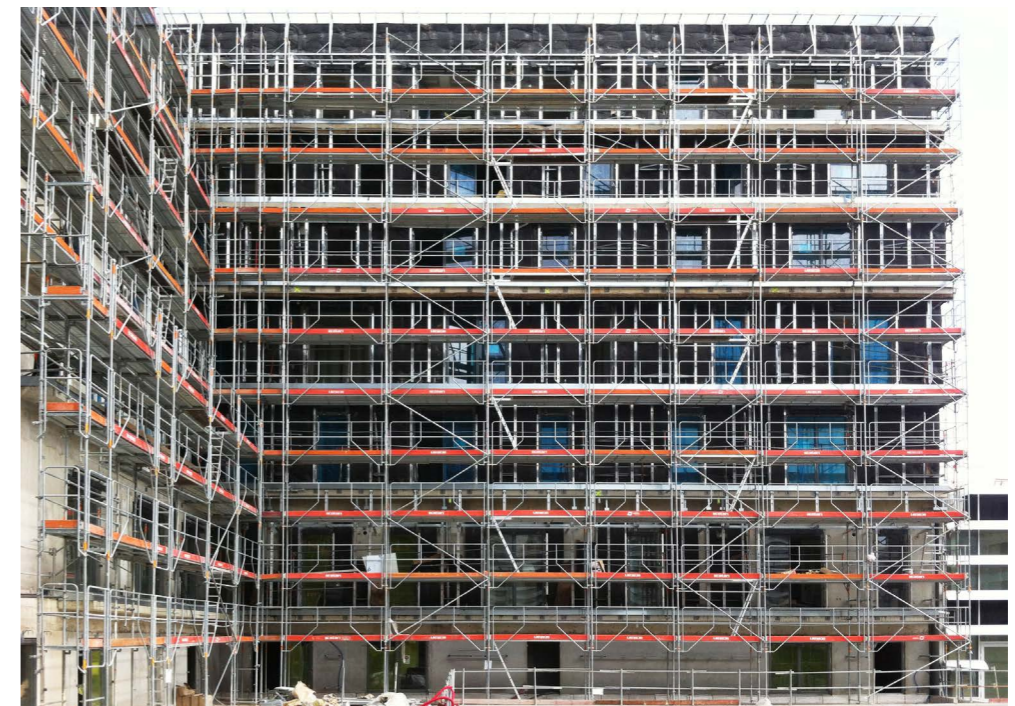

CLIENT | Branca
Échafaudage

LOCATION | Boulevard
Macdonald
France

SIZE | 8000 m²

YEAR | 2010